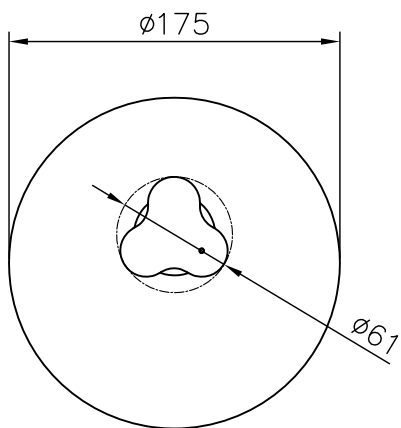

Concealed Mixer Valve W/ Check Valve & Inlet Stop Version

51~76(2"~3")