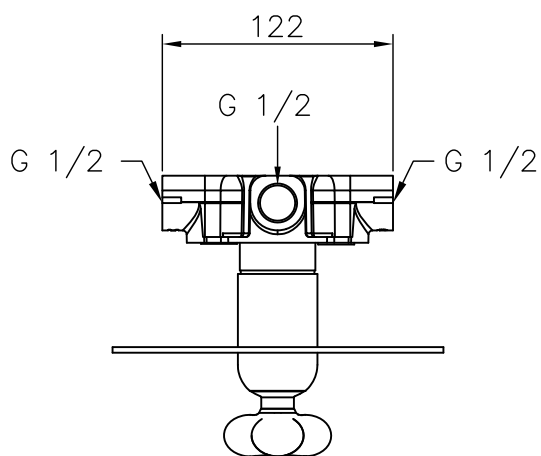

Concealed Mixer Valve W/ Check Valve & Inlet Stop Version

51~76(2"~3")