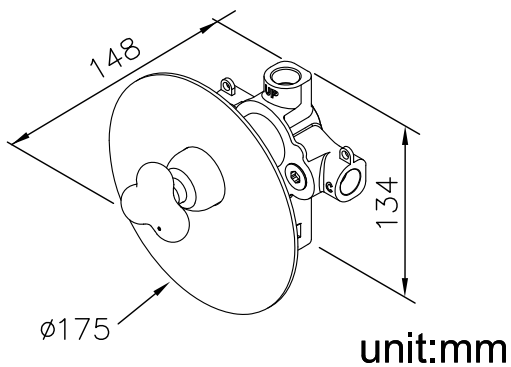

Concealed Mixer Valve W/ Check Valve & Inlet Stop Version

51~76(2"~3")